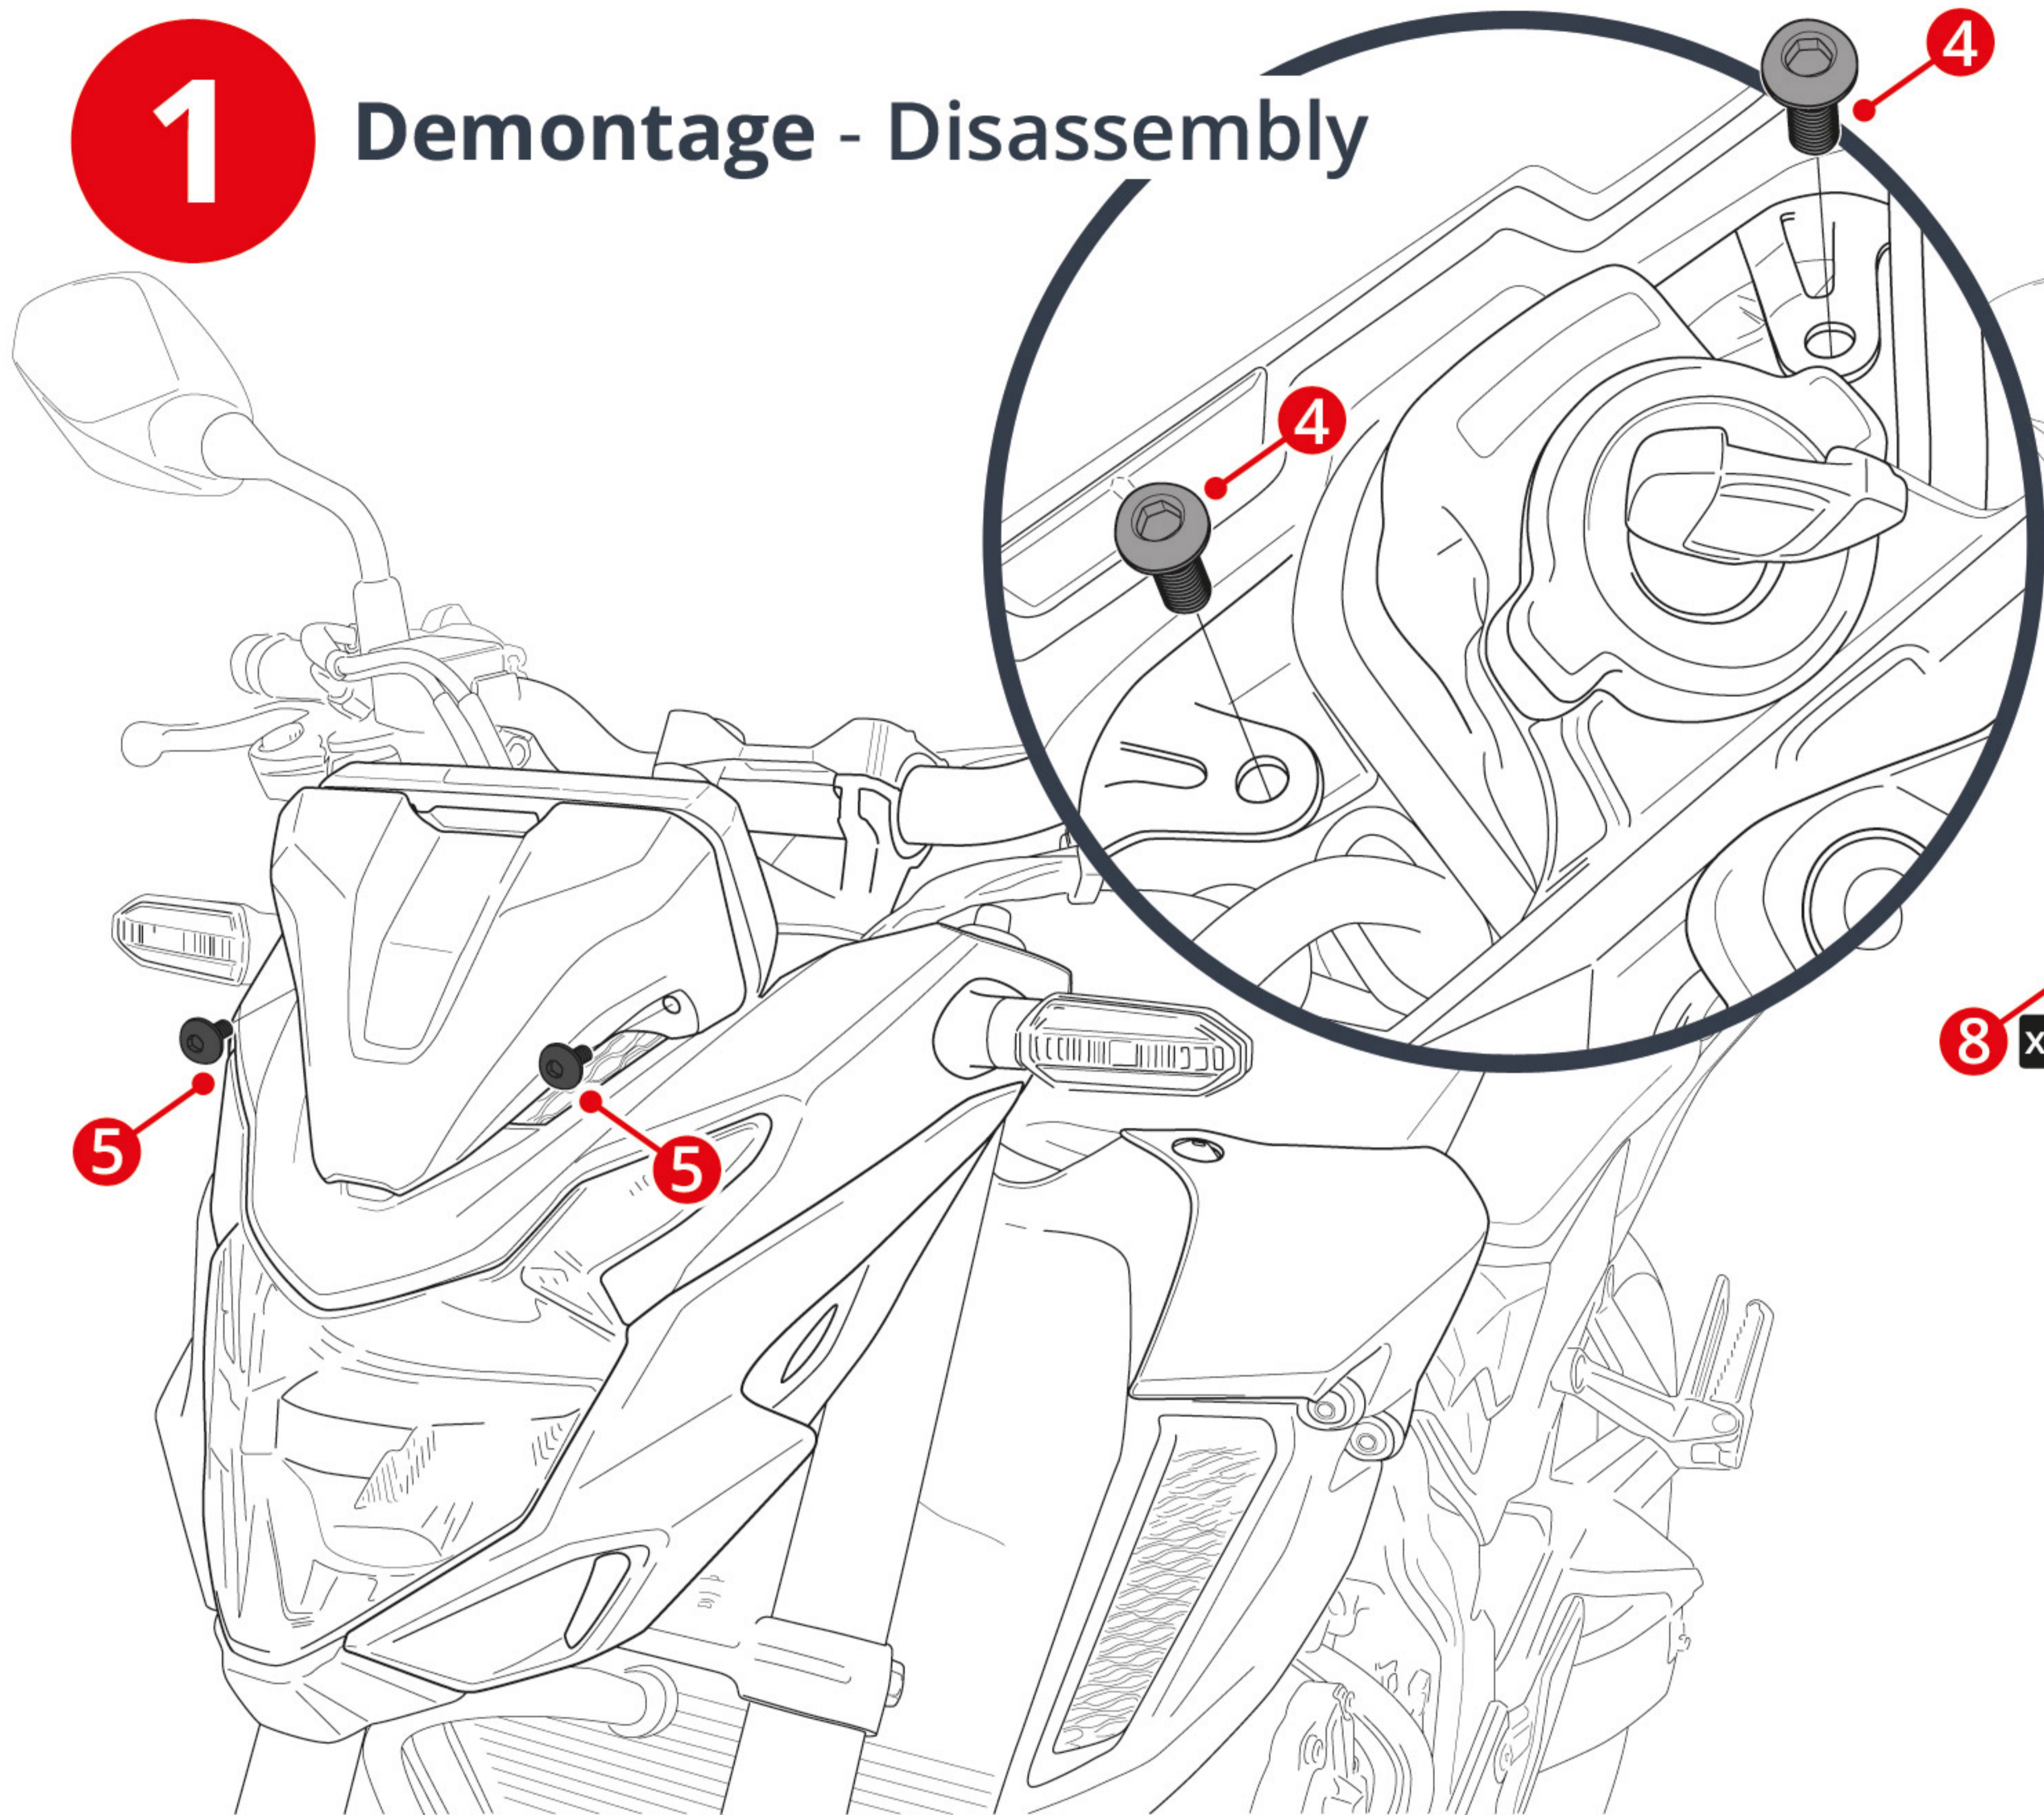

1 Demontage - Disassembly