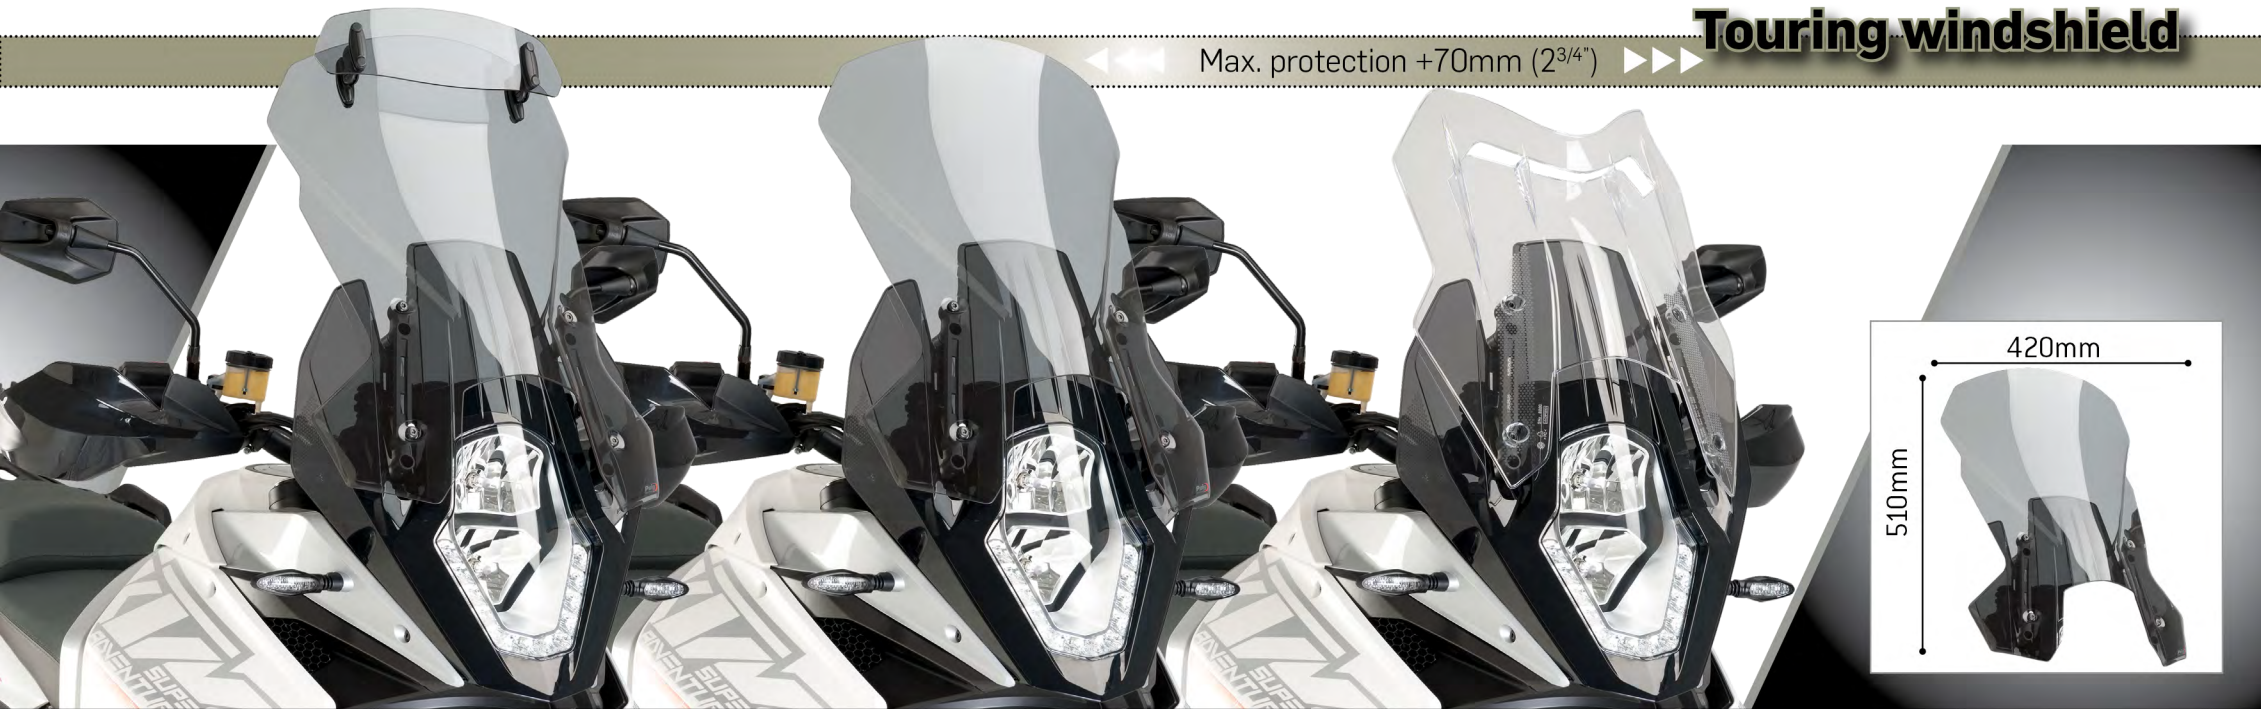

KTM 1190 ADVENTURE 13' - Cúpula Touring

Puig
Hi-Tech Parts

Max. protection +50mm (+1,96in)

6494F

6494H

OEM

KTM 1290 SUPER ADVENTURE 15-

Since 1964
Puig
Hi-Tech Parts

Touring windshield

Max. protection +70mm (2³/₄"

TOURING+VISOR 6506H

TOURING 6494H

OEM

Touring Screen

KTM 1050 ADVENTURE '15-

◀◀◀ Max. protection +120mm (4 3/4 inches) ▶▶▶

6506H Touring with visor

6494W Touring

OEM