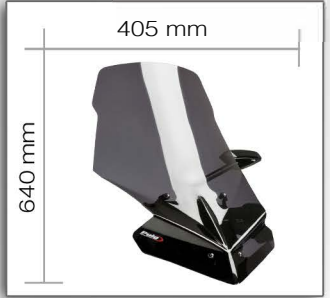

Touring Screen

YAMAHA MT-09 TRACER / FJ-09 15-

◀◀◀ Max. protection +160mm (6¹/₃" ▶▶▶

OEM

7647H (Touring screen + visor)

7646F (Touring screen)

Factory accessory